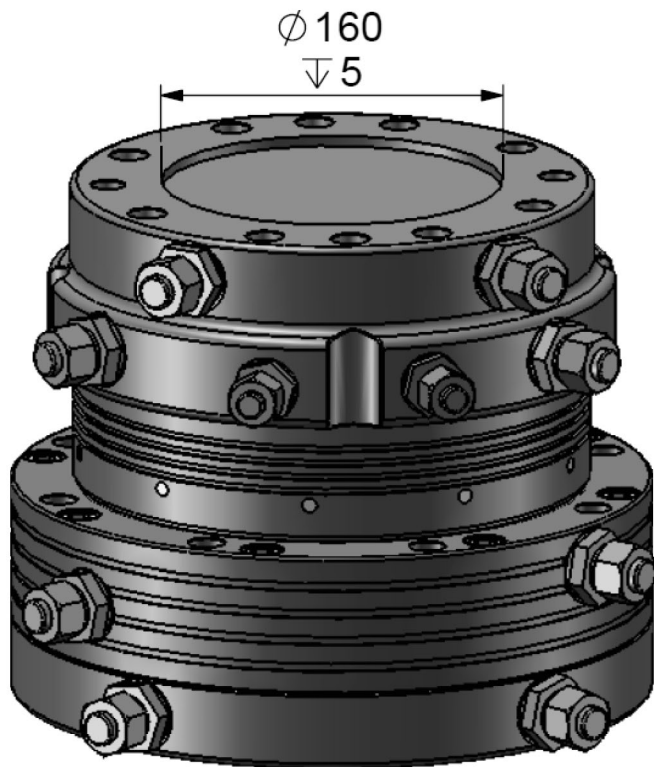

ROTECH | WGB-WORMDRIVE RIGID MOUNT ROTATORS

KEY FEATURES

- High pressure construction
- Endless rotation optional
- High torque
- Optimized positioning performance
- Steel flange for increased durability
- Ultra compact design
- Extra swivel for additional hydraulic function

MODEL SPECIFICATIONS

MODEL SPECIFICATIONS	 Kg	 KN	 Bar	 l/min	 °	 Nm			
RMR 80-4	98	18	320	25/120	360°	4200	1/2'3/4"	2-0	8

INTERMERCATO

High performance lift and load attachments for Forestry, Transport, Construction and Recycling.