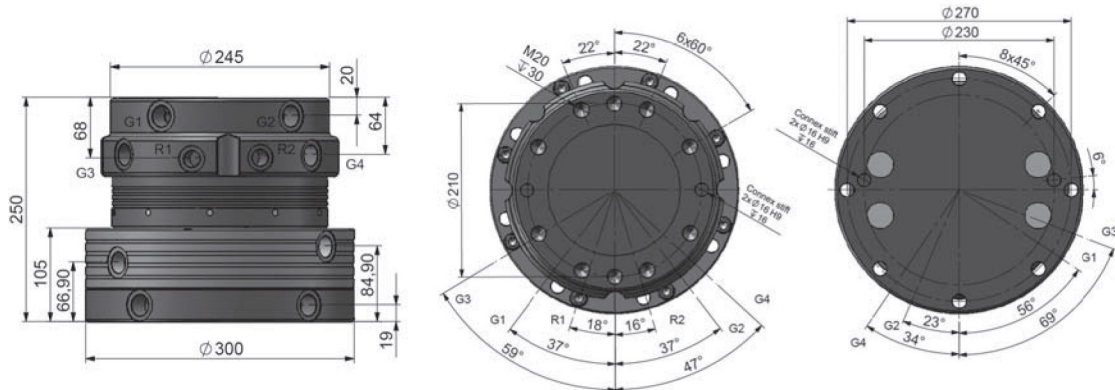

ROTECH | WGB-WORMDRIVE RIGID MOUNT ROTATORS

KEY FEATURES

- High pressure construction
- Endless rotation optional
- High torque
- Optimized positioning performance
- Steel flange for increased durability
- Ultra compact design
- Extra swivel for additional hydraulic function

MODEL SPECIFICATIONS

MODEL SPECIFICATIONS	 Kg	 KN	 Bar	 l/min	 °	 Nm			
RMR 80-4	98	18	320	25/120	360°	4200	1/2'3/4"	2-0	8

INTERMERCATO

High performance lift and load attachments for Forestry, Transport, Construction and Recycling.