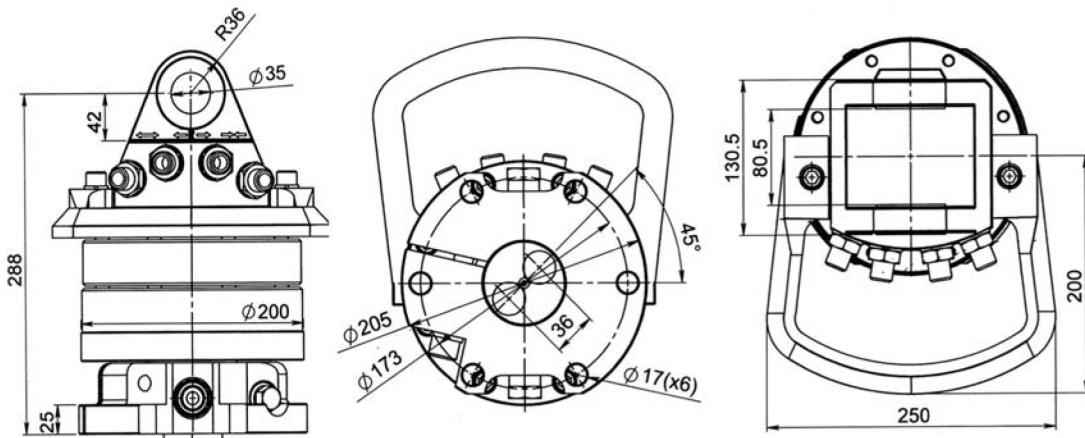

ROTECH | RX 60 F

KEY FEATURES

- Endless rotation
- High torque
- Optimized positioning performance
- Hose protection included
- Steel flange for increased durability

MODEL SPECIFICATIONS

RX 60 F	45	6	250/300	17	360°	460	1500	1/2"	8	8	
---------	----	---	---------	----	------	-----	------	------	---	---	--