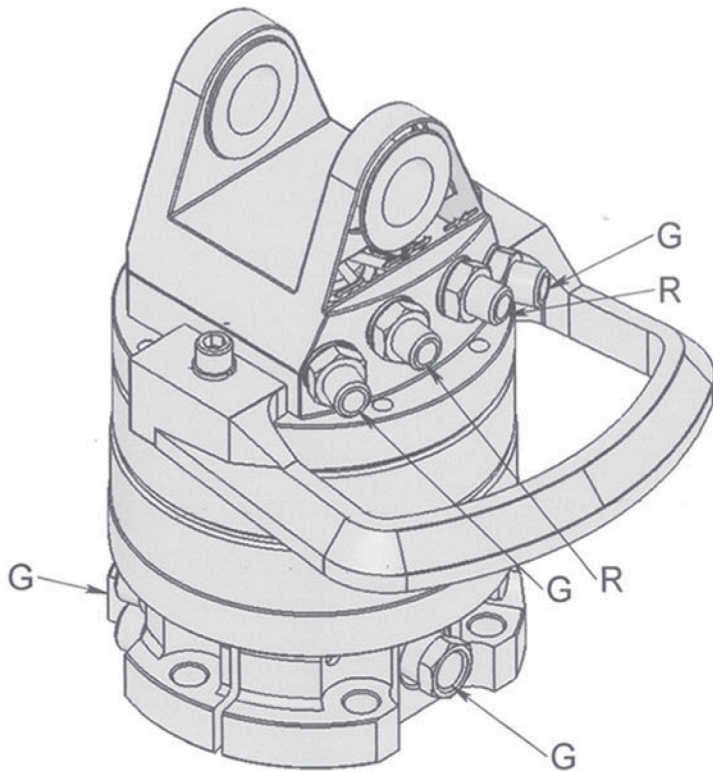

ROTECH | RX 60 F

KEY FEATURES

- Endless rotation
- High torque
- Optimized positioning performance
- Hose protection included
- Steel flange for increased durability

MODEL SPECIFICATIONS

RX 60 F	45	6	250/300	17	360°	460	1500	1/2"	8	8	
---------	----	---	---------	----	------	-----	------	------	---	---	--