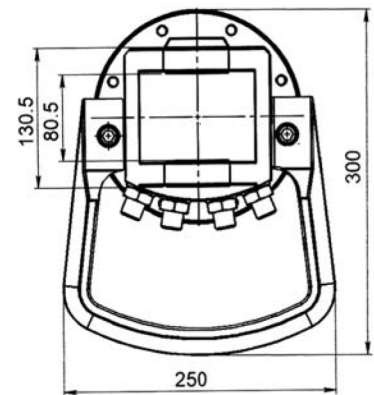

ROTECH | RX 60.69

KEY FEATURES

- Endless rotation
- High torque
- Optimized positioning performance
- Hose protection included

MODEL SPECIFICATIONS

RX 60.69

38

6

250/300

17

360°

460

1500

1/2"

30

INTERMERCATO

High performance lift and load attachments for Forestry, Transport, Construction and Recycling.