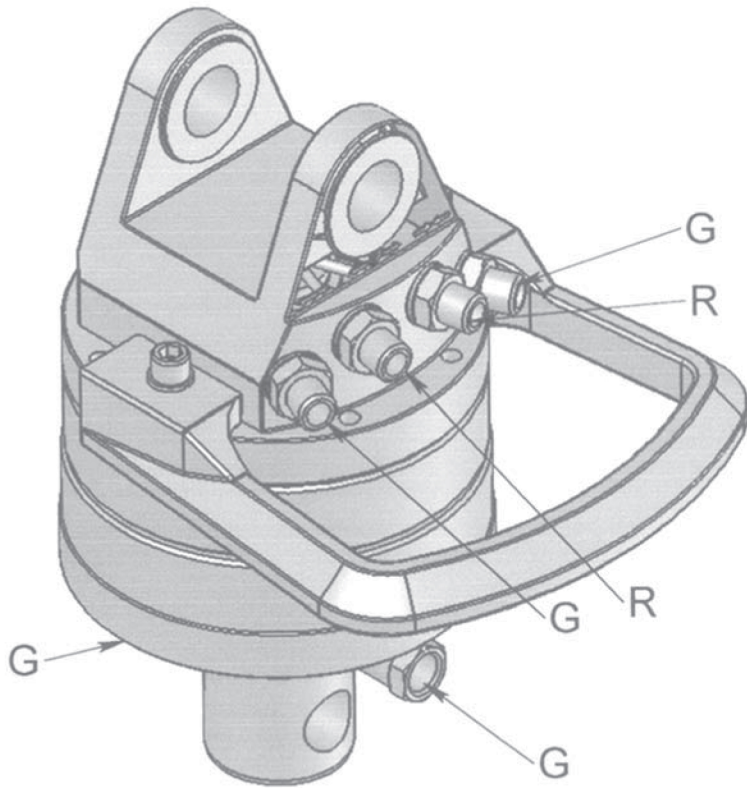

ROTECH | RX 60.69

KEY FEATURES

- Endless rotation
- High torque
- Optimized positioning performance
- Hose protection included

MODEL SPECIFICATIONS

RX 60.69

38

6

250/300

17

360°

460

1500

1/2"

30

INTERMERCATO

High performance lift and load attachments for Forestry, Transport, Construction and Recycling.