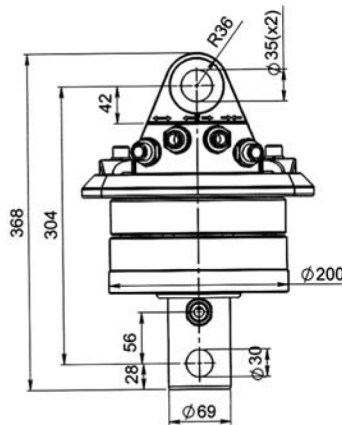

ROTECH | RX 60.69

KEY FEATURES

- Endless rotation
- High torque
- Optimized positioning performance
- Hose protection included

MODEL SPECIFICATIONS

RX 60.69

38

6

250/300

17

360°

460

1500

1/2"

30

INTERMERCATO

High performance lift and load attachments for Forestry, Transport, Construction and Recycling.