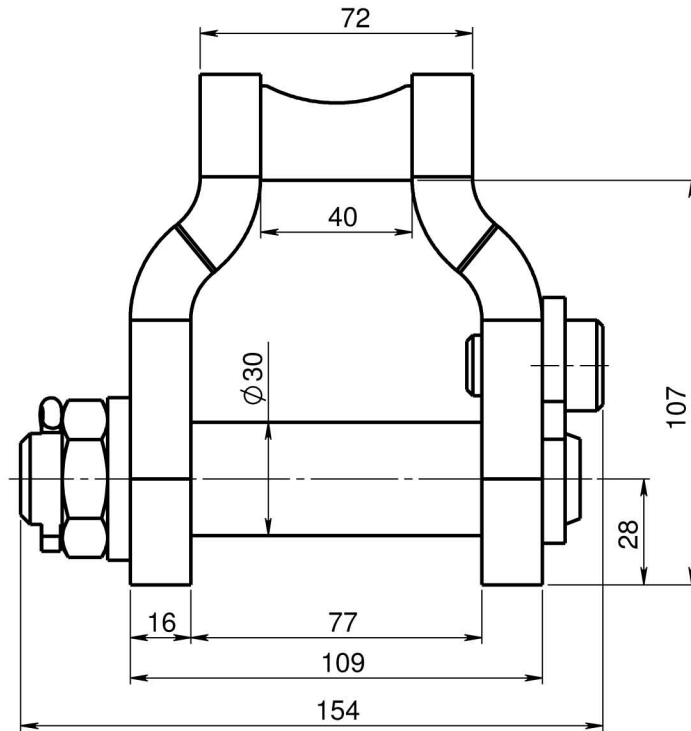

Half - link RX 55

INTERMERCATO 

High performance lift and load attachments for Forestry, Transport, Construction and Recycling.