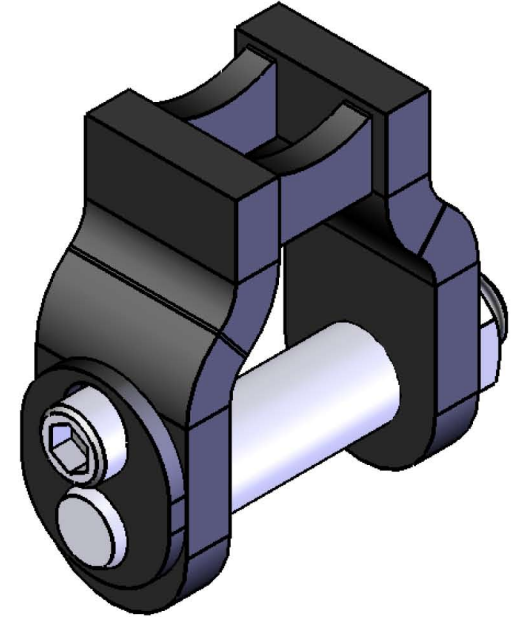

Half - link RX 55

INTERMERCATO 

High performance lift and load attachments for Forestry, Transport, Construction and Recycling.