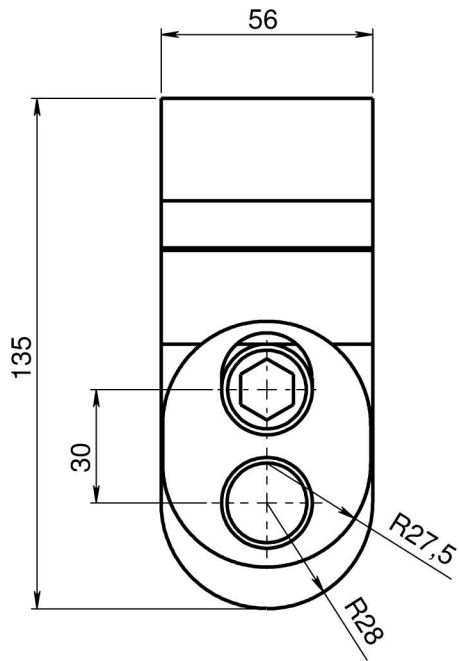

Half - link RX 55

INTERMERCATO 

High performance lift and load attachments for Forestry, Transport, Construction and Recycling.