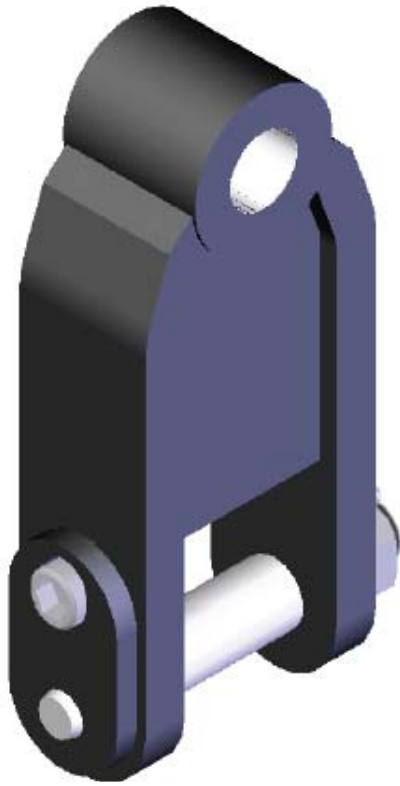

INTERMERCATO

HMF 1.220

FITS

- RX 55

INTERMERCATO

High performance lift and load
attachments for Forestry, Transport,
Construction and Recycling.