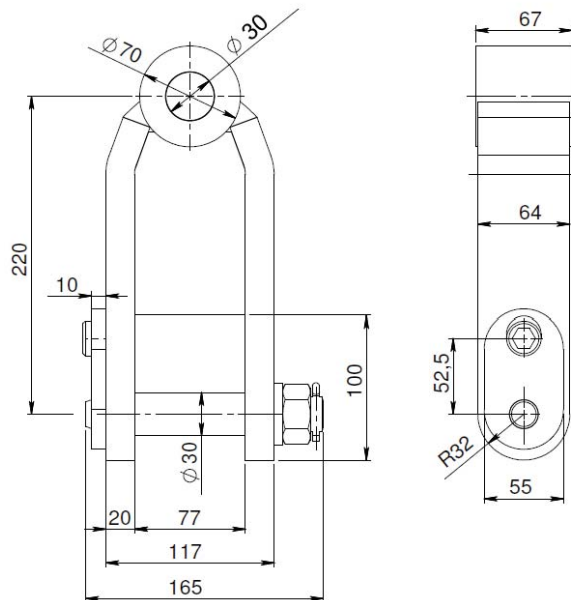

INTERMERCATO

HMF 1.220

FITS

- RX 55

INTERMERCATO

High performance lift and load
attachments for Forestry, Transport,
Construction and Recycling.