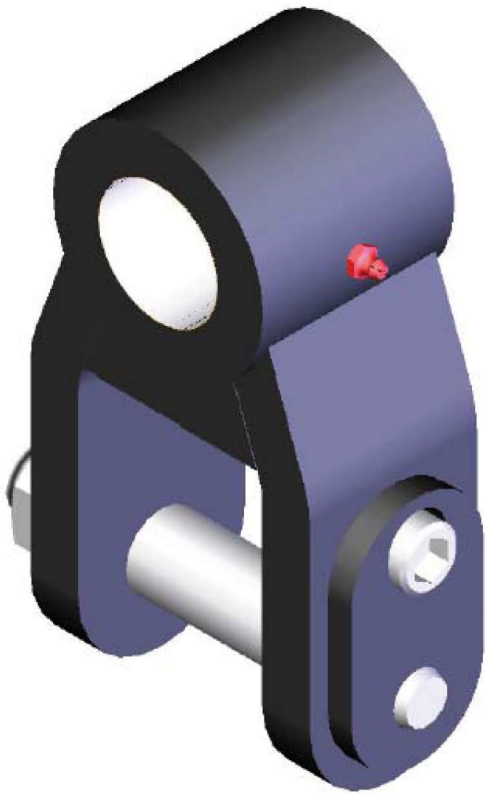

INTERMERCATO | HIAB 3

FITS

- RX 55

INTERMERCATO

High performance lift and load attachments for Forestry, Transport, Construction and Recycling.