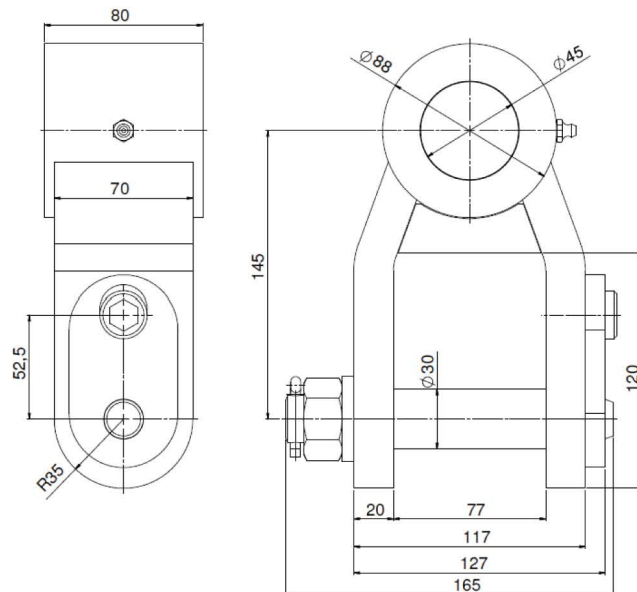

INTERMERCATO | HIAB 3

FITS

- RX 55

INTERMERCATO

High performance lift and load attachments for Forestry, Transport, Construction and Recycling.