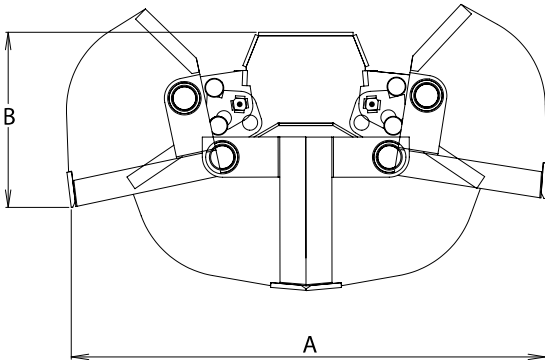

INTERMERCATO | TCB 20/25 HD

KEY FEATURES

- Heavy duty
- Completely made of Hardox
- Self lubricating bushings
- Double guide bars
- Pilot operated check valve optional
- High pressure cylinder with double piston rod seals
- Match with Rotator
- Other sizes available

We accept no substitutes. The "Hardox In My Body" sign in our

	TCB 20 HD 1000	TCB 20 HD 1250	TCB 25 HD 1000	TCB 25 HD 1500
A	1515	1944	2236	2245
B	790	790	902	924
C	1094	1094	1246	1247
D	1000	1250	1000	1500

MODEL SPECIFICATIONS	WEIGHT  Kg	VOLUME  Lt	MAX PRESSURE  Bar	FLOW  l/min	CLAMPING  kN	CRANE  tm	CAPACITY  ton	FORESTRY  tm	PENDULUM  ton	RIGID  ton
TCB 20 HD 1000	705	560	300	60	16	30	3	20	20	12
TCB 20 HD 1250	740	700	300	60	16	30	3	20	20	12
TCB 25 HD 1000	920	1000	250	60	27.5	-	4	30	30	20
TCB 25 HD 1500	1070	1500	250	60	32	-	4	-	30	20