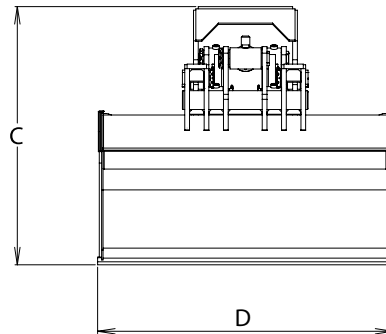

TCB 20 HD 1000	TCB 20 HD 1250	TCB 25 HD 1000	TCB 25 HD 1500
A	1515	1944	2236	2245
B	790	790	902	924
C	1094	1094	1246	1247
D	1000	1250	1000	1500

MODEL SPECIFICATIONS	WEIGHT Kg	VOLUME Lt	MAX PRESSURE Bar	FLOW l/min	CLAMPING kN	CRANE tm	CAPACITY ton	FORESTRY tm	PENDULUM ton	RIGID ton
TCB 20 HD 1000	705	560	300	60	16	30	3	20	20	12
TCB 20 HD 1250	740	700	300	60	16	30	3	20	20	12
TCB 25 HD 1000	920	1000	250	60	27.5	-	4	30	30	20
TCB 25 HD 1500	1070	1500	250	60	32	-	4	-	30	20

INTERMERCATO

High performance lift and load attachments for Forestry, Transport, Construction and Recycling.