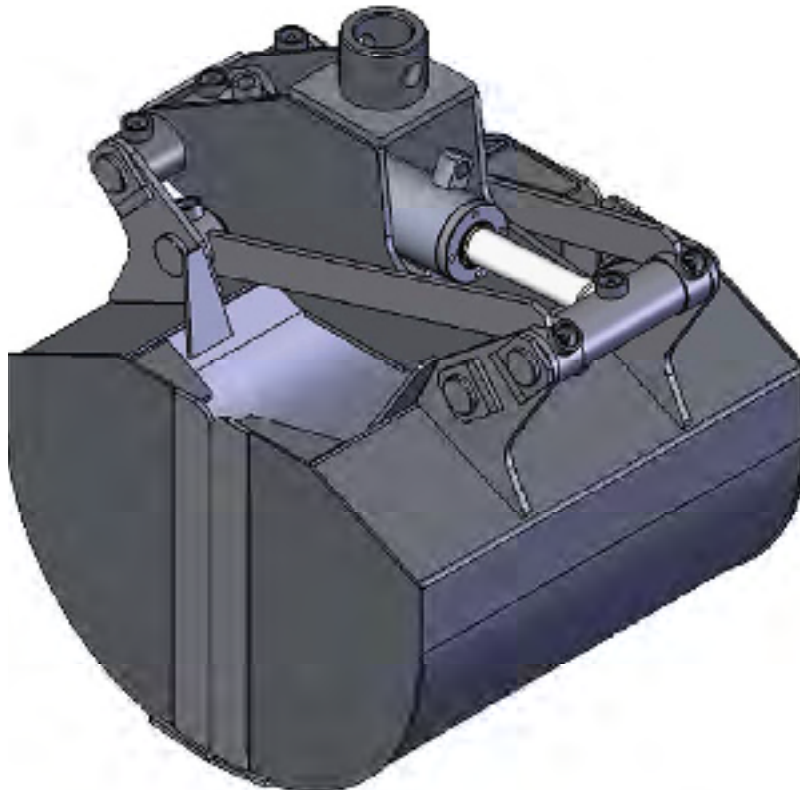

INTERMERCATO | TGS 12-40-12-50

KEY FEATURES

- Double guide bars

	TGS 12-40	TGS 12-50
A	1232	1232
B	437	447
C	612	622
D	40/20	50/25
E	385	485

MODEL SPECIFICATIONS

MODEL	Kg	l	Bar	l/min	kN	tm	ton
TGS 12-40	60	50	160	30	8	2	0.2
TGS 12-50	65	60	160	30	8	2	0.2

INTERMERCATO

High performance lift and load attachments for Forestry, Transport, Construction and Recycling.